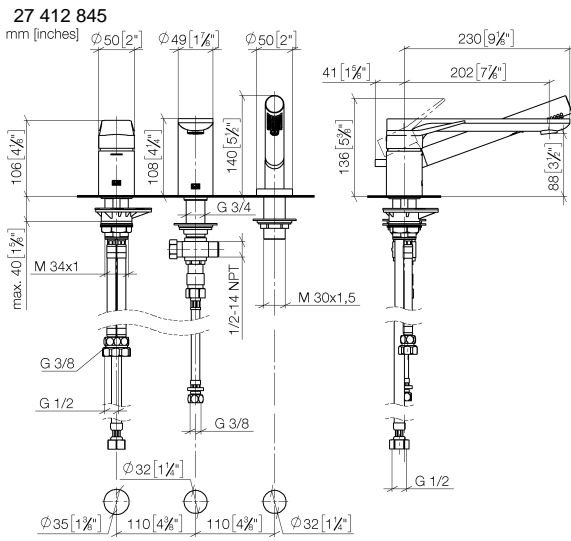

**LISSÉ Three-hole single-lever bath mixer for bath rim or tile edge installation -
Chrome**

LISSÉ

27 412 845

- spout: circular, air-enriched flow
- max. flow 16.9 l/min at 3 bar flow pressure
- Hand shower: COMPACT RAIN, max. flow rate 6.8 l/min (at 3 bar)
- complete hand shower set with anti-scale system
- 200mm projection
- automatic bath/shower diverter
- height of mixer 141 mm
- height up to aerator 88 mm
- hole diameter spout 32 mm
- hole diameter single-lever mixer 35 mm
- hole diameter for complete hand shower set 32 mm
- rosette for complete hand shower set Ø 50mm
- metal shower hose 1750mm with integrated anti-twist protection

Recommended miscellaneous

Perfecto installation kit - 12 614 970 90

Recommended miscellaneous

**Decorative caps for Perfecto -
Chrome** 12 801 970-00
• 1 pair

Flow rate chart

Certificates

IAPMO_4976 (5). Belgaqua_19_80_27. LGA_29731.

Belgaqua_24-008-27_4.

27 412 845

Spare parts list

No.	Item Number	Name	Quantity used	Delivery time
1	29 300 845-00	connection	1	60
2	13 512 845-00	spout	1	60
3	27 702 979-00	Hand shower set for bath rim or tile edge installation - Chrome	1	10
4	90 24 03 168 00 90	nipple	1	2
5	12 502 970 90	High pressure hose 1/2" x 1/2" x 400 mm -	1	2