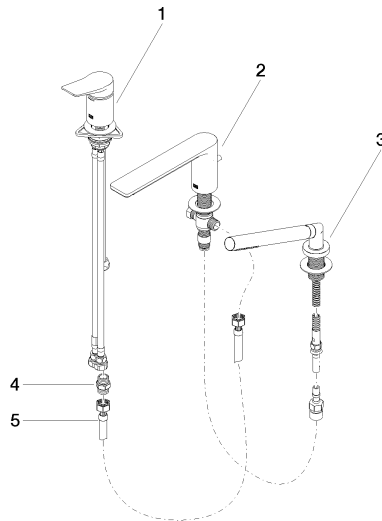

**LISSÉ Three-hole single-lever bath mixer for bath rim or tile edge installation -
Chrome**

LISSÉ

27 412 845

- spout: circular, air-enriched flow
- max. flow 16.9 l/min at 3 bar flow pressure
- Hand shower: COMPACT RAIN, max. flow rate 6.8 l/min (at 3 bar)
- complete hand shower set with anti-scale system
- 200mm projection
- automatic bath/shower diverter
- height of mixer 141 mm
- height up to aerator 88 mm
- hole diameter spout 32 mm
- hole diameter single-lever mixer 35 mm
- hole diameter for complete hand shower set 32 mm
- rosette for complete hand shower set Ø 50mm
- metal shower hose 1750mm with integrated anti-twist protection

Recommended miscellaneous

Perfecto installation kit - 12 614 970 90

Recommended miscellaneous

**Decorative caps for Perfecto -
Chrome** 12 801 970-00
• 1 pair

Flow rate chart

Certificates

IAPMO_4976 (5). Belgaqua_19_80_27. LGA_29731.

Belgaqua_24-008-27_4.

27 412 845

Spare parts list

No.	Item Number	Name	Quantity used	Delivery time
1	29 300 845-00	connection	1	60
2	13 512 845-00	spout	1	60
3	27 702 979-00	Hand shower set for bath rim or tile edge installation - Chrome	1	10
4	90 24 03 168 00 90	nipple	1	2
5	12 502 970 90	High pressure hose 1/2" x 1/2" x 400 mm -	1	2